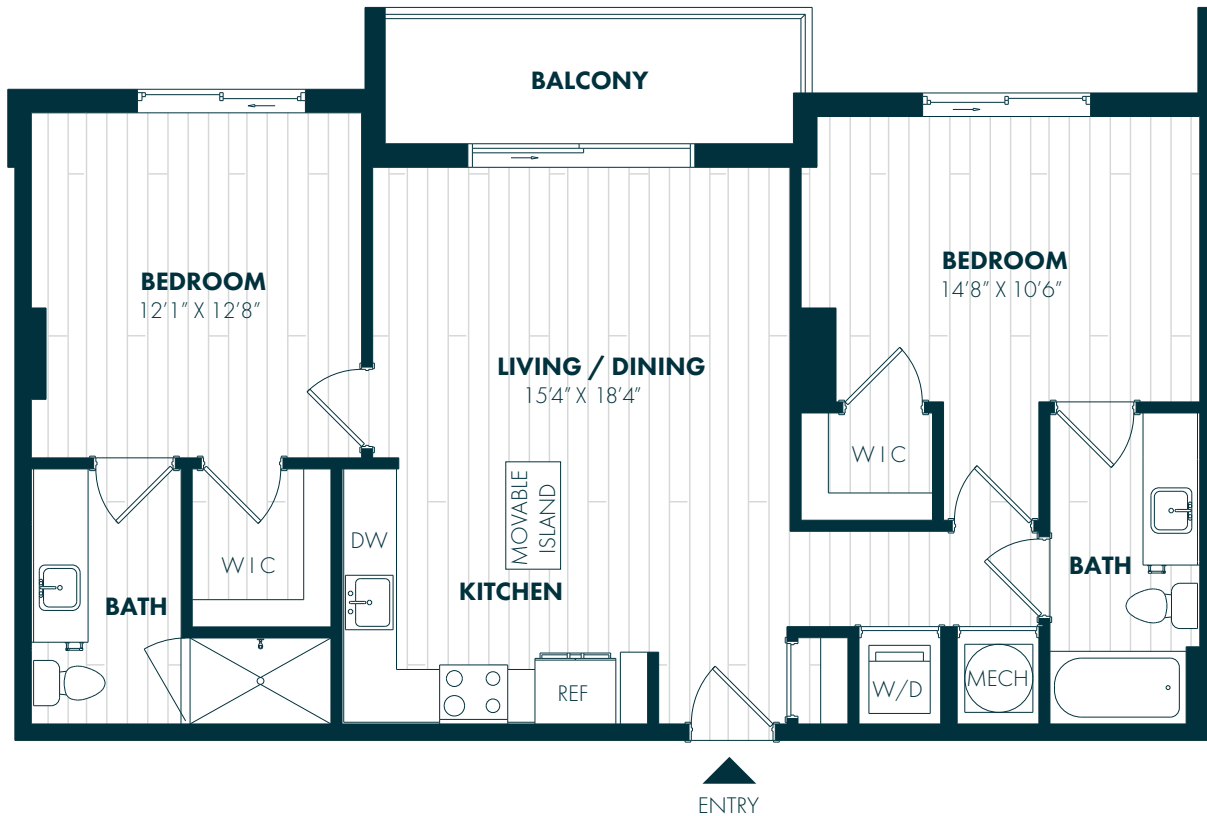

Residence 15 (B1)

Floors 4 - 22

2 Bedroom / 2 Bathroom

1,006 Sq Ft + Balcony

CORE

LINK AT DOUGLAS

Unit Number _____

Date Available _____

Monthly Rent _____

3060 SW 37th Avenue, Miami, FL 33131

CoreatLink.com / 305.910.2007

Residence 15 (B1)

Floors 4 - 22

2 Bedroom / 2 Bathroom

1,006 Sq Ft + Balcony

CORE

LINK AT DOUGLAS

Unit Number _____

Date Available _____

Monthly Rent _____

3060 SW 37th Avenue, Miami, FL 33131

CoreatLink.com / 305.910.2007